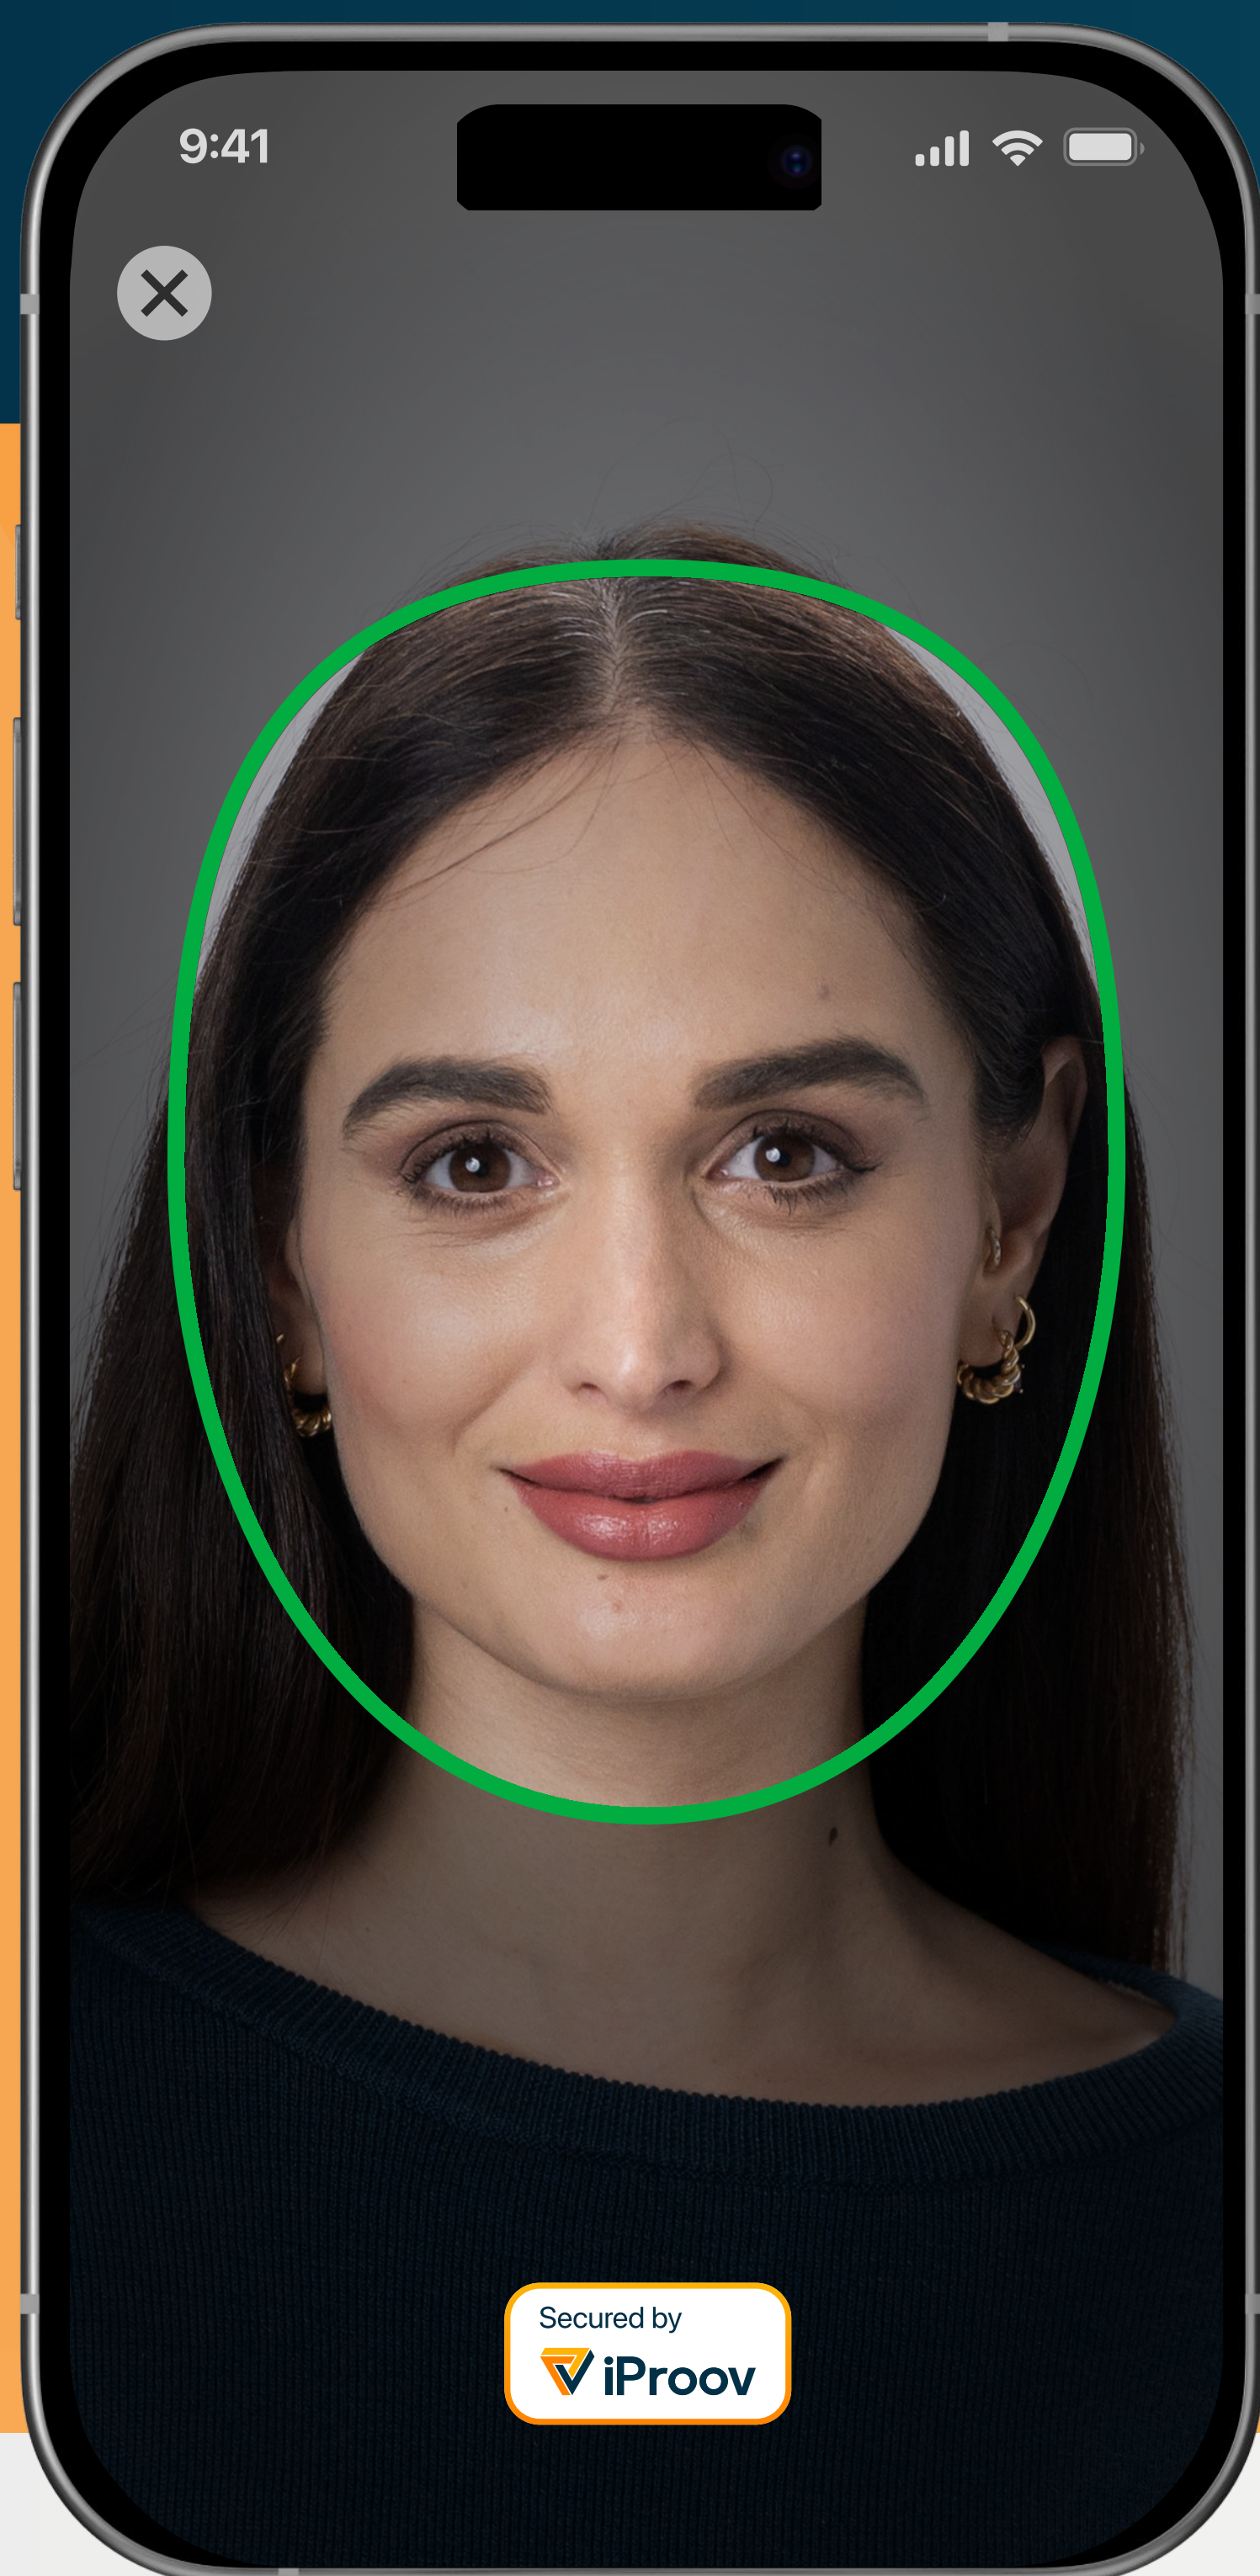

BIOMETRIC SOLUTION SUITE

Express Liveness

The “ID plus selfie” verification process has opened up a world of remote services integral to everyday life. However, as attacks get more sophisticated in the wake of Gen AI, most organizations’ defenses haven’t.

iProov Express Liveness protects your organization against today’s most pernicious spoof attacks with multi-layered defenses built for speed without sacrificing security.

Verify it’s a real person with a near-instant user experience optimized for rapid conversions.