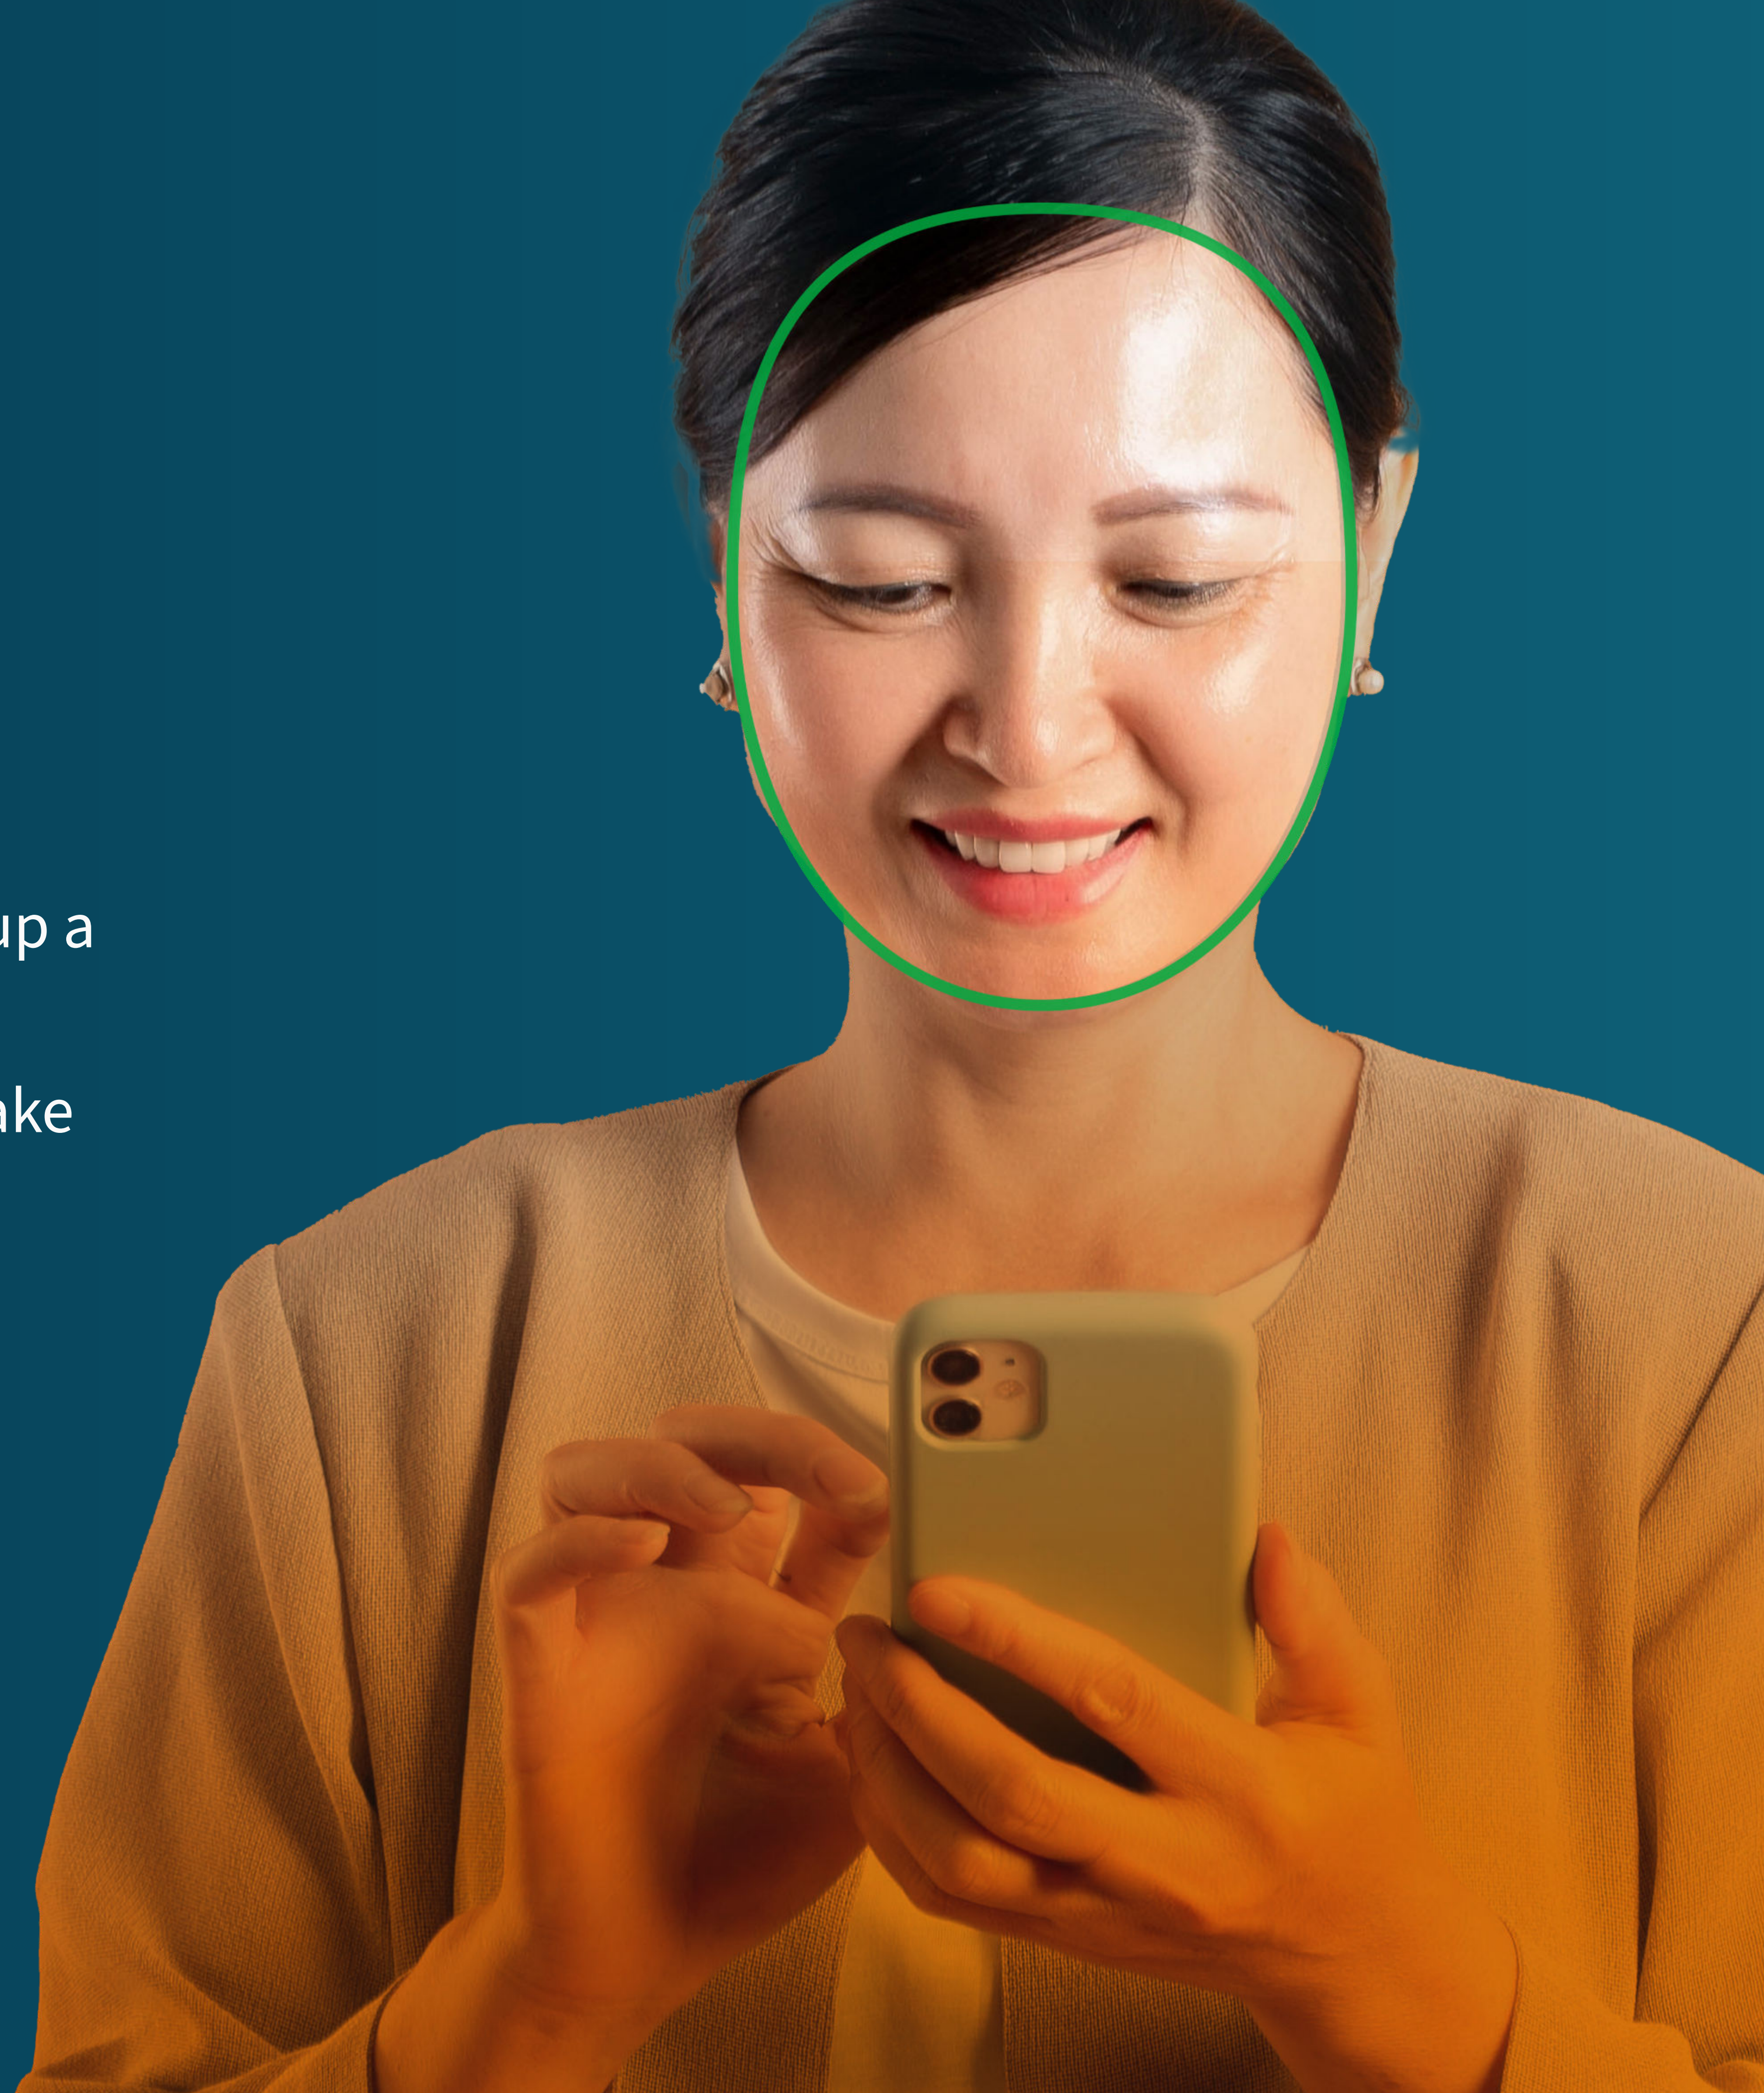

BIOMETRIC SOLUTION SUITE

Express Liveness

The “ID plus selfie” verification process has opened up a world of remote services integral to everyday life. However, as attacks get more sophisticated in the wake of Gen AI, most organizations’ defenses haven’t.

iProov Express Liveness protects your organization against today’s most pernicious spoof attacks with multi-layered defenses built for speed without sacrificing security.

Verify it’s a real person with a near-instant user experience optimized for rapid conversions.

Our advanced system goes beyond single-frame selfies, rapidly capturing multiple images and risk signals for advanced presentation and injection attack detection.

Automated threat updates for evergreen security